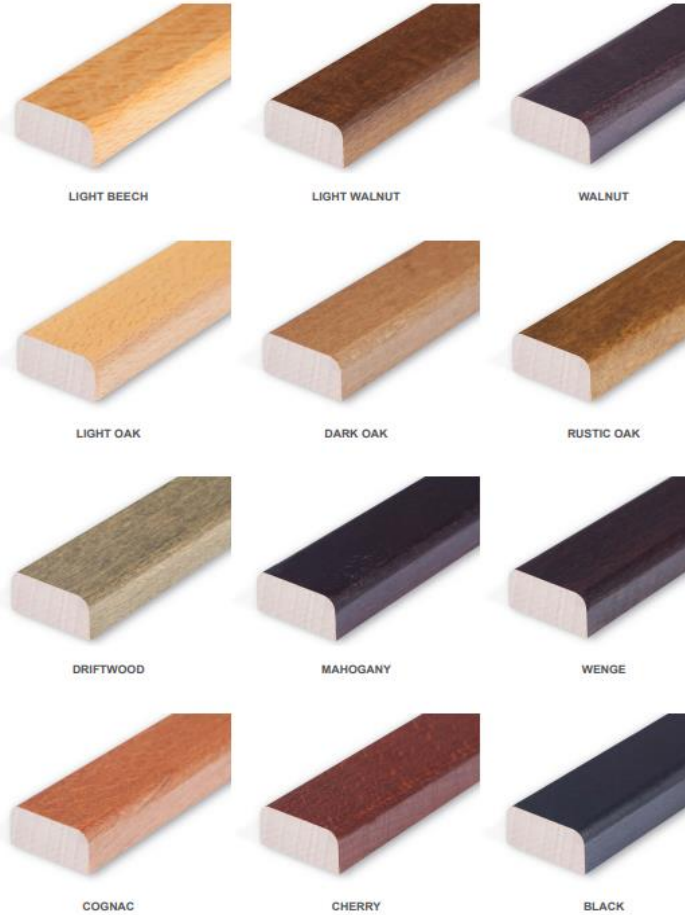

Sophia High Chair

Fully UPH Back/ UPH Seat

Specifications

SKU	602-901
Height (mm)	1065
Width (mm)	495
Depth (mm)	565
Seat Height (mm)	795
QTY Per Pallet	6
Weight	9Kg
MOQ	1
Material	Beechwood

FRAME FINISHES

VENETO FAUX LEATHERS

AVAILABLE
RAW

FINISHED
TO ORDER

Veneto
FAUX
LEATHER